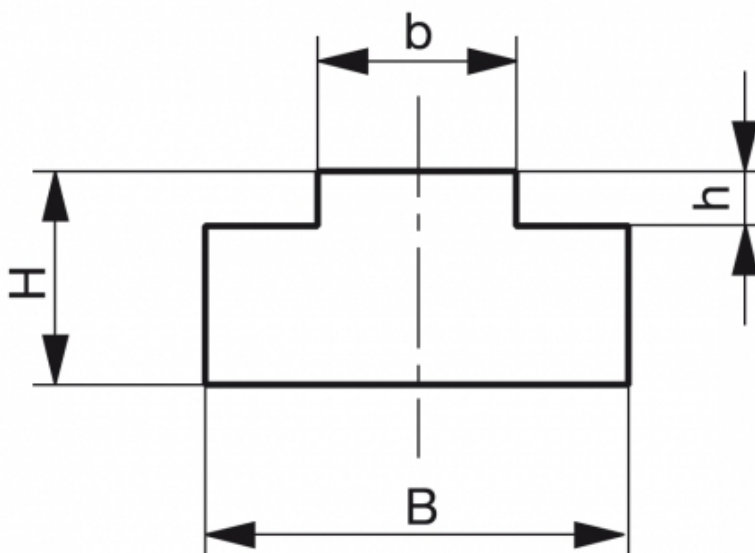

Article number: 617221010014

Description: Sliding guides T 12B-1 green  
B=25, H=10, L=2000

## Measures

---

B = 25  
b = 11.3  
H = 10  
h = 2.4